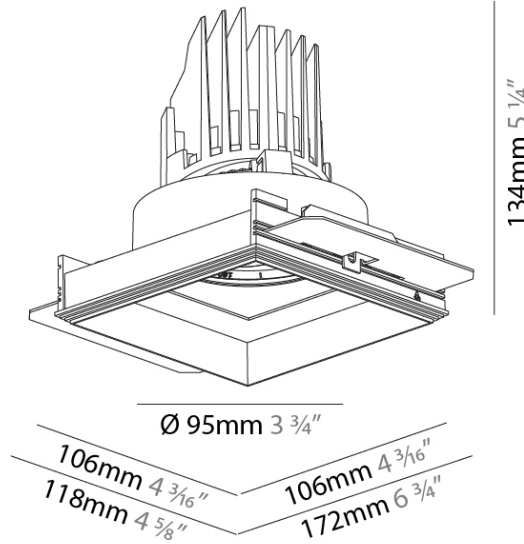

ELECTRICAL

Lamp Type: LED (Zhaga Standard)
Input Wattage (W): 13.2 / 16.5
Total Output Wattage (W): 12.1 / 14.7
[Dimming: Tri-Mode (Non-Dimming and Phase Dimming (120Vac only) and 0-10V Dimming)](#)
Driver Included: No
Driver Location: Recessed Housing
Driver Type: Constant Current - Universal
Driver Class: Class 2
Housing: See components
Input Voltage (V): 120 - 277
Constant Current (MA): 350

LED

Number of LEDs: 1
[Color Temperature (°K): 2700 / 3000 / 3500 / 4000](#)
Max. Delivered Lumen (lm): 850 / 950 / 1019 / 1040
Nominal Lumen (lm): 960 / 1070 / 1156 / 1180
CRI: >90 CRI
Efficiency (%): 88.5
Lamp Life (hrs): 50000
Upon Request: RGB-W Tunable White Special Color Temperature
Special LED

OPTICAL

Reflector°: 10
Adjustability: Rotational 355°; Tilt 30°
Upon Request: Special Beam Angles

RATINGS AND CERTIFICATIONS
© 2024 Zaneen LLC, 10000 180th St, F 416-247-9319, www.zaneen.com

Available for international specifications by adding "INT" at the end of the existing Model #. For assistance on 'custom' specifications, contact zteam@zaneen.com.
Certified By: Certified for North American Standards
In a constant effort to supply the best product, we reserve the right to change specifications or materials without notice. The most recent specification sheets are found at zaneen.com
IP rating: IP20